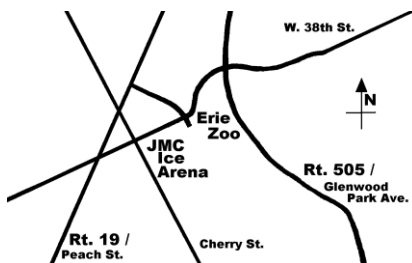

www.gemcityrockclub.org/show

Gem City Rock & Mineral Society's 49th Annual

Gem & Mineral Show & Sale

July 8 & 9, 2017

JMC Ice Arena

423 W 38th St., Erie, PA
next to the Erie Zoo

Take I-90 exit 27 to Rt. 97 north to Rt. 505,
left on W. 38th Street and left into FREE parking

SATURDAY 10:00AM - 6:00PM
SUNDAY 10:00AM - 5:00PM

DEALERS - DISPLAYS - DOOR PRIZES
ACTIVITIES FOR CHILDREN

Adults $4.00
Seniors $3.50
Children under 12 FREE!