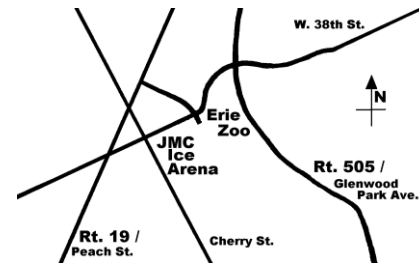

www.gemcityrockclub.org/show

Gem City Rock & Mineral Society's 49th Annual

Gem & Mineral Show & Sale

July 8 & 9, 2017

JMC Ice Arena

423 W 38th St., Erie, PA
next to the Erie Zoo

Take I-90 exit 27 to Rt. 97 north to Rt. 505,
left on W. 38th Street and left into FREE parking

SATURDAY 10:00AM - 6:00PM
SUNDAY 10:00AM - 5:00PM

DEALERS - DISPLAYS - DOOR PRIZES
ACTIVITIES FOR CHILDREN

Adults $4.00
Seniors $3.50
Children under 12 FREE!