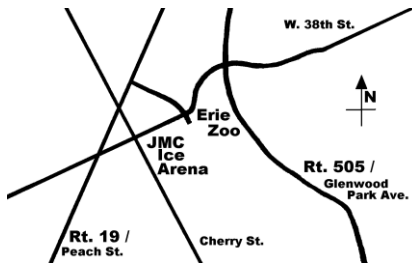

Gem City Rock & Mineral Society's 49th Annual

Gem & Mineral Show & Sale

July 8 & 9, 2017

JMC Ice Arena

423 W 38th St., Erie, PA
next to the Erie Zoo

Take I-90 exit 27 to Rt. 97 north to Rt. 505,
left on W. 38th Street and left into FREE parking

SATURDAY 10:00AM - 6:00PM
SUNDAY 10:00AM - 5:00PM

DEALERS - DISPLAYS - DOOR PRIZES
ACTIVITIES FOR CHILDREN

Adults $4.00
Seniors $3.50
Children under 12 FREE!

www.gemcityrockclub.org/show

Gem City Rock & Mineral Society's 49th Annual

Gem & Mineral Show & Sale

July 8 & 9, 2017

JMC Ice Arena

423 W 38th St., Erie, PA
next to the Erie Zoo

Take I-90 exit 27 to Rt. 97 north to Rt. 505,
left on W. 38th Street and left into FREE parking

SATURDAY 10:00AM - 6:00PM
SUNDAY 10:00AM - 5:00PM

DEALERS - DISPLAYS - DOOR PRIZES
ACTIVITIES FOR CHILDREN

Adults $4.00
Seniors $3.50
Children under 12 FREE!