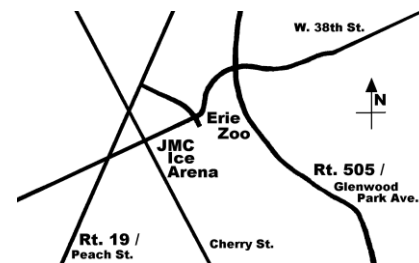

www.gemcityrockclub.org/show