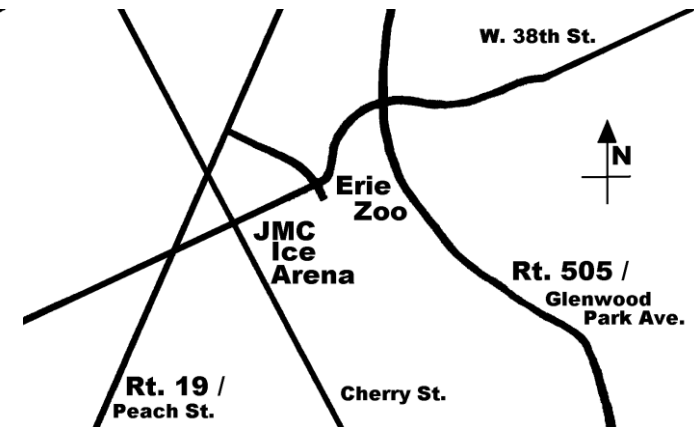

www.gemcityrockclub.org/show