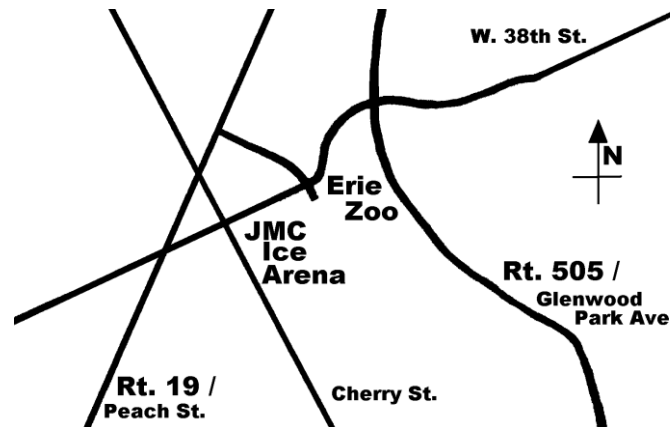

www.gemcityrockclub.org/show

Gem City Rock & Mineral Society's
49th Annual

Gem & Mineral Show & Sale

July 8 & 9, 2017
JMC Ice Arena

423 W 38th St., Erie, PA
next to the Erie Zoo

Take I-90 exit 27, Rt. 97 north to Rt. 505,
left on W. 38th Street and left into
FREE parking!

SATURDAY 10:00AM - 6:00PM
SUNDAY 10:00AM - 5:00PM

DEALERS - DISPLAYS - DOOR PRIZES
ACTIVITIES FOR CHILDREN

Adults $4.00
Seniors $3.50
Children under 12 **FREE!**