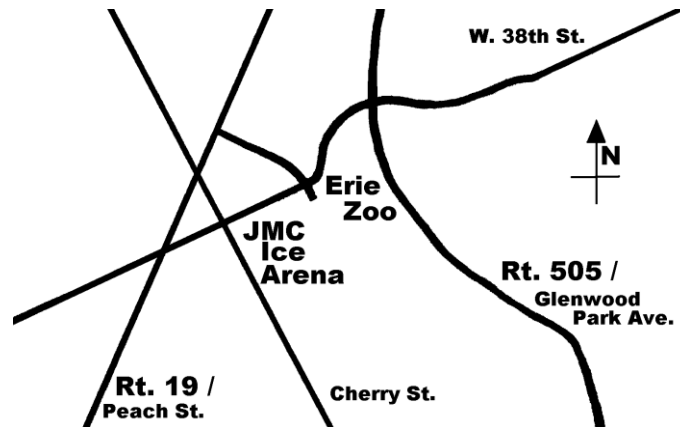

Gem City Rock & Mineral Society's
49th Annual

Gem & Mineral Show & Sale

July 8 & 9, 2017
JMC Ice Arena

423 W 38th St., Erie, PA
next to the Erie Zoo

Take I-90 exit 27, Rt. 97 north to Rt. 505,
left on W. 38th Street and left into
FREE parking!

SATURDAY 10:00AM - 6:00PM
SUNDAY 10:00AM - 5:00PM

DEALERS - DISPLAYS - DOOR PRIZES
ACTIVITIES FOR CHILDREN

Adults $4.00
Seniors $3.50
Children under 12 **FREE!**

www.gemcityrockclub.org/show

Gem City Rock & Mineral Society's
49th Annual

Gem & Mineral Show & Sale

July 8 & 9, 2017
JMC Ice Arena

423 W 38th St., Erie, PA
next to the Erie Zoo

Take I-90 exit 27, Rt. 97 north to Rt. 505,
left on W. 38th Street and left into
FREE parking!

SATURDAY 10:00AM - 6:00PM
SUNDAY 10:00AM - 5:00PM

DEALERS - DISPLAYS - DOOR PRIZES
ACTIVITIES FOR CHILDREN

Adults $4.00
Seniors $3.50
Children under 12 **FREE!**