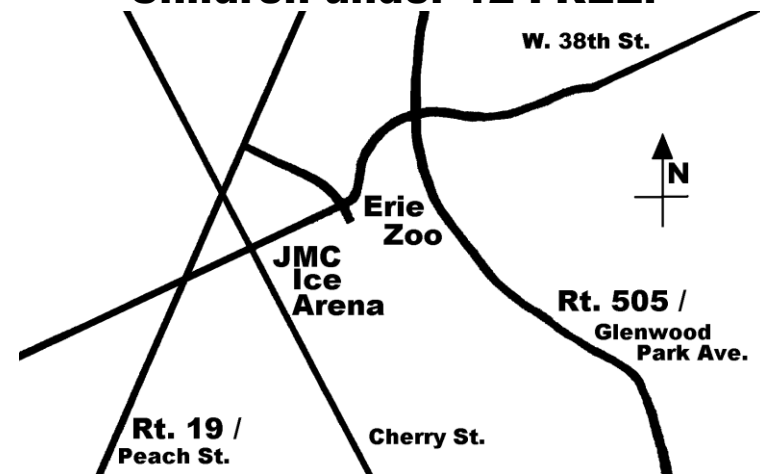

www.gemcityrockclub.org/show