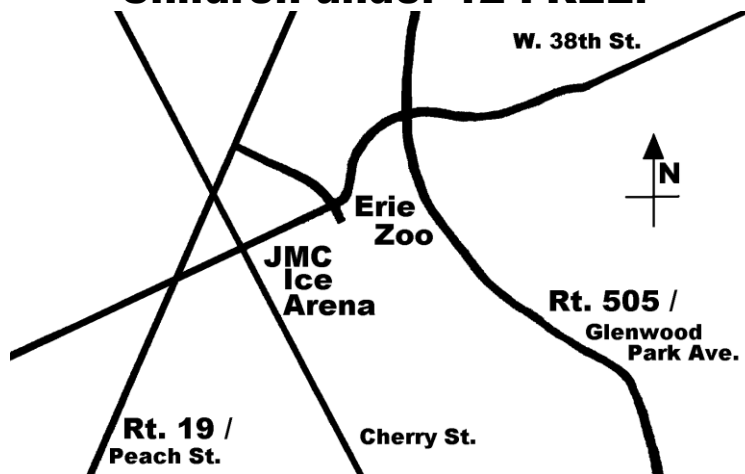

**Gem City Rock & Mineral Society's
49th Annual**

Gem & Mineral Show & Sale July 8 & 9, 2017

JMC Ice Arena

**423 W 38th St., Erie, PA
next to the Erie Zoo**

Take I-90 exit 27 to Rt. 97 north to Rt. 505,
left on W. 38th Street and left into FREE parking

SATURDAY 10:00AM - 6:00PM

SUNDAY 10:00AM - 5:00PM

**DEALERS - DISPLAYS - DOOR PRIZES
ACTIVITIES FOR CHILDREN**

Adults $4.00

Seniors $3.50

Children under 12 FREE!

www.gemcityrockclub.org/show

**Gem City Rock & Mineral Society's
49th Annual**

Gem & Mineral Show & Sale July 8 & 9, 2017

JMC Ice Arena

**423 W 38th St., Erie, PA
next to the Erie Zoo**

Take I-90 exit 27 to Rt. 97 north to Rt. 505,
left on W. 38th Street and left into FREE parking

SATURDAY 10:00AM - 6:00PM

SUNDAY 10:00AM - 5:00PM

**DEALERS - DISPLAYS - DOOR PRIZES
ACTIVITIES FOR CHILDREN**

Adults $4.00

Seniors $3.50

Children under 12 FREE!